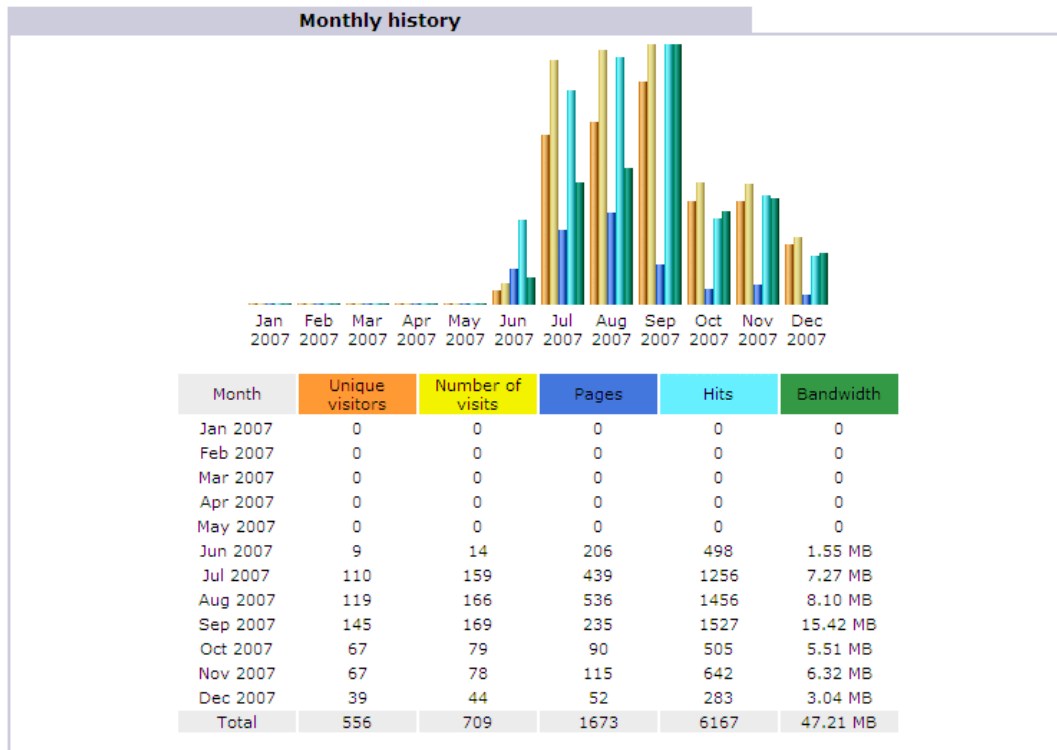

Introduction to Awstats

Awstats shows you statistics about your site. I have only highlighted the information that I think you will find most useful. You should be able to use this guide as you scroll down the information in your statistics. Some information has been intentionally blurred for privacy reasons as these stats are taken from a live web site.

Summary

Summary shows the amount of visitors who have visited your website so far this month.

'Unique visitors' shows the number of different computers that have visited your site.

'Number of visits' shows the total number of visits to your site.

Summary					
Reported period	Month Aug 2007				
First visit	01 Aug 2007 - 06:37				
Last visit	31 Aug 2007 - 18:22				
	Unique visitors	Number of visits	Pages	Hits	Bandwidth
Traffic viewed *	119	166 (1.39 visits/visitor)	536 (3.22 Pages/Visit)	1456 (8.77 Hits/Visit)	8.10 MB (49.95 KB/Visit)
Traffic not viewed *			98	107	224.86 KB

* Not viewed traffic includes traffic generated by robots, worms, or replies with special HTTP status codes.

Monthly History

Monthly history shows you the summary information for pervious months.

Visits per day